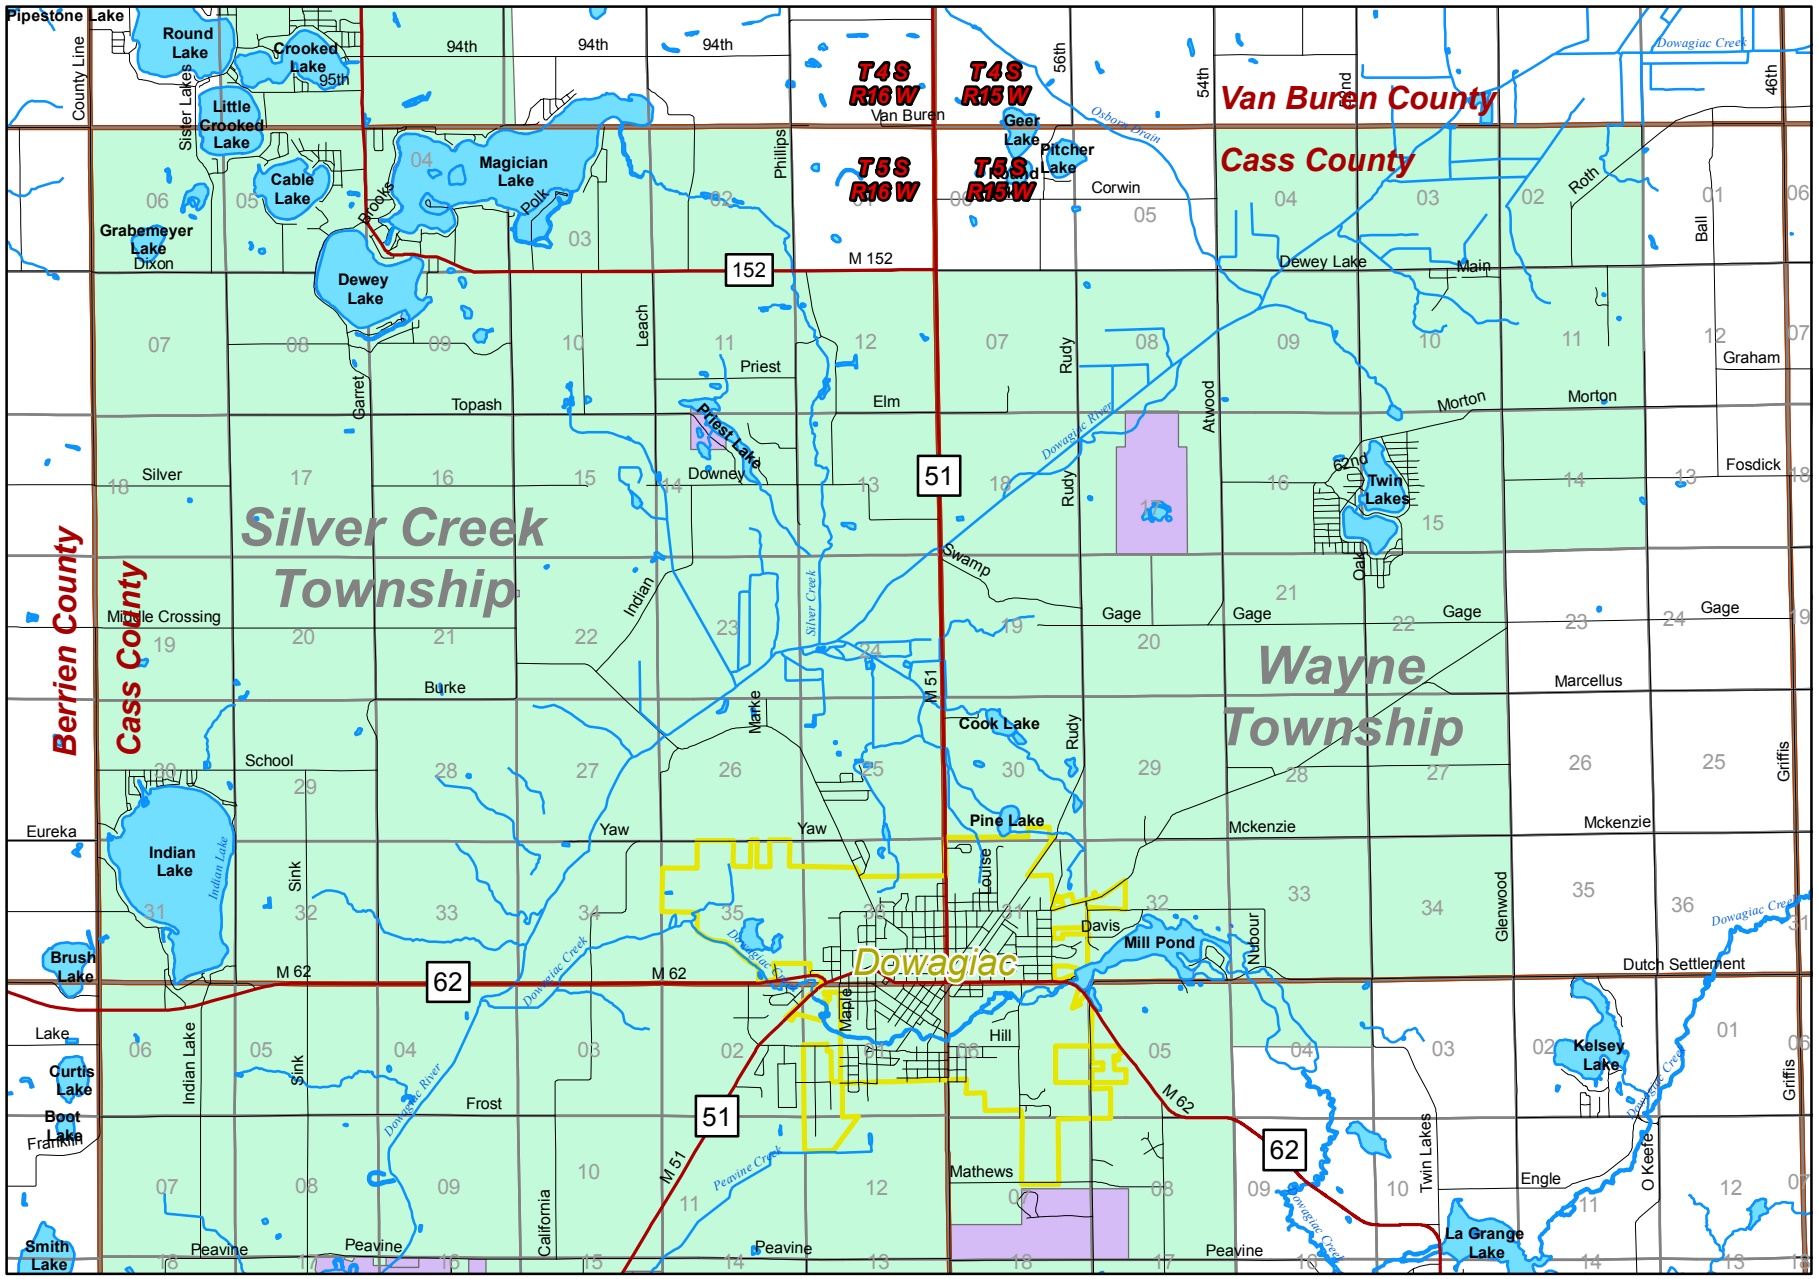

Silver Creek - Wayne Twp Area

Legend

Tax Agreement Area	Survey Section Lines
Tribal Properties	Congressional Township Boundary
City Limit Boundaries	

POKÉGNEK BODÉWADMIK
Detail Map of Silver Creek And Wayne Township
Michigan Tax Agreement Area

Tax Agreement Areas are presented as referenced in the December 20, 2002 Appendix A to Agreement between the State of Michigan and the Pokagon Band of Potawatomi Indians